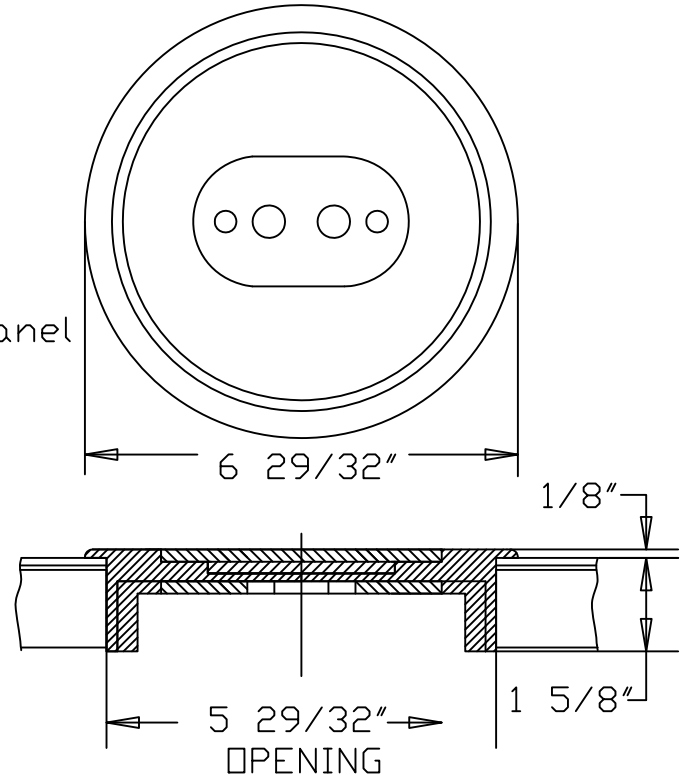

GT060 Grommet

PANEL CUTOUT

6"∅
GROMMET

Material : High Strength Flame Retardant ABS
Fire Rating : UL94 V-O
Finish : Textured
Cable Opening : Max 3-3/4"X1-3/4"