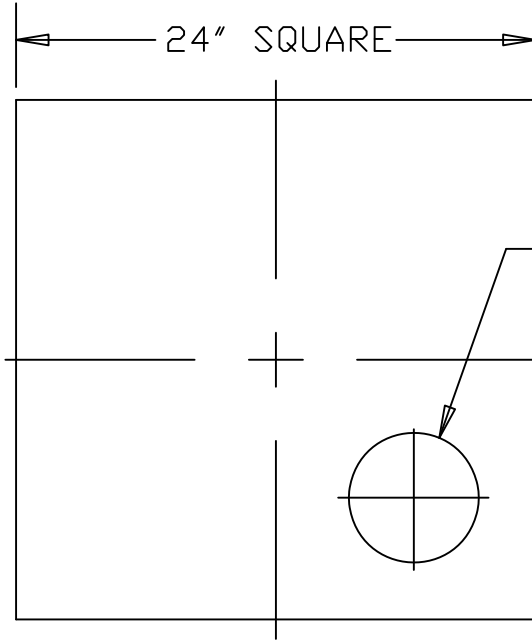

GT060 Grommet

PANEL CUTOUT

6"∅
GROMMET

Material : High Strength Flame Retardant ABS
Fire Rating : UL94 V-O
Finish : Textured
Cable Opening : Max 3-3/4"X1-3/4"