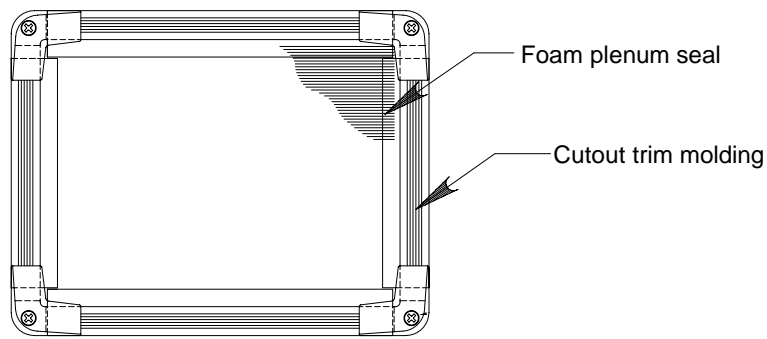

Plan View

Section through Cutout

Foam Plenum Seals:  
These are provided by the  
access floor manufacturer and  
are recommended to seal  
cable openings

## GROMMET WITH LID

Plan View

Lid is 2 part twist cover - fully closed  
position to prevent air leakage