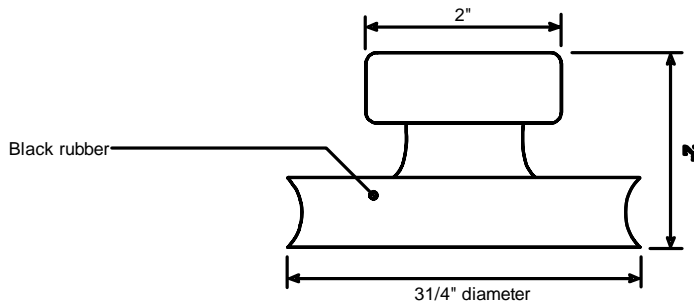

Lifters

Tate Access Floors, Inc.
7510 Montevideo Road
Jessup, MD 20794
Tel (410) 799-4200
Fax (410) 799-4207

DOUBLE CUP SUCTION TYPE LIFTER
FOR HARD SURFACES

SINGLE CUP SUCTION TYPE LIFTER
FOR HARD SURFACES

CLAW TYPE LIFTER FOR CUT PILE CARPETS