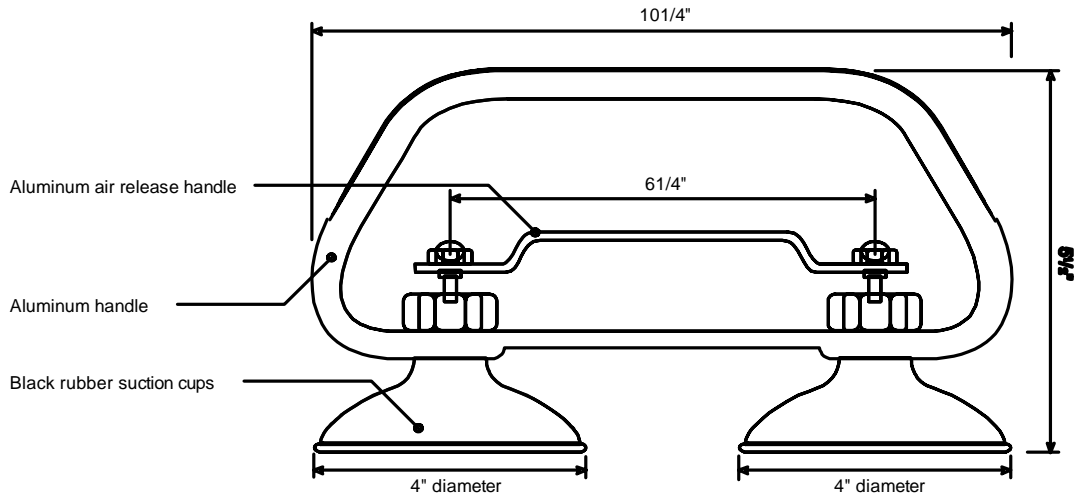

Lifters

Tate Access Floors, Inc.
7510 Montevideo Road
Jessup, MD 20794
Tel (410) 799-4200
Fax (410) 799-4207

DOUBLE CUP SUCTION TYPE LIFTER
FOR HARD SURFACES

SINGLE CUP SUCTION TYPE LIFTER
FOR HARD SURFACES

CLAW TYPE LIFTER FOR CUT PILE CARPETS