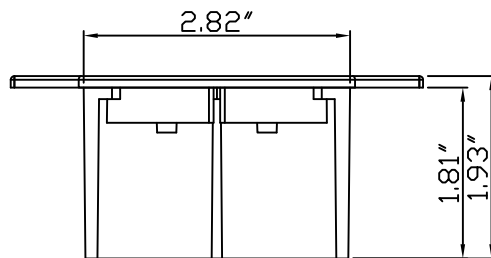

Lid with removable punchouts. Remove lid for larger cable penetrations

Flexible tabs to allow cable entry without disconnecting from power or data source

Access floor panel with triangular cutout for grommet