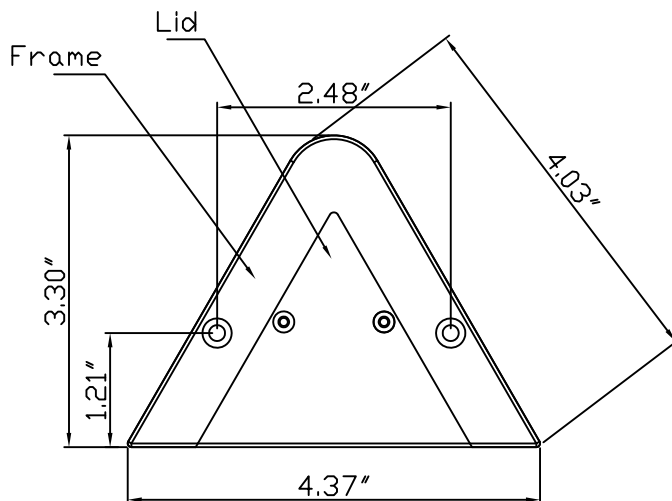

Lid with removable punchouts. Remove lid for larger cable penetrations

Flexible tabs to allow cable entry without disconnecting from power or data source

Access floor panel with triangular cutout for grommet